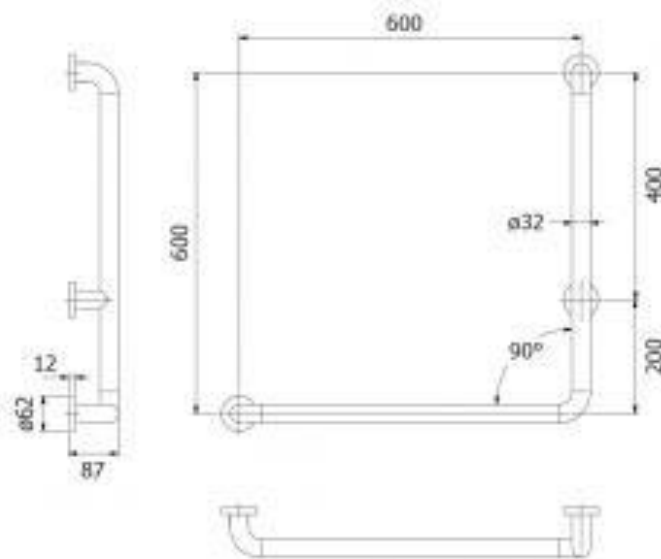

Brand : VRH, Thailand
Name : GRAB BAR
Item Code : FBVHC-TS791D

Designer :

Color / Finish: 304 Stainless Steel

Dimensions :
600 x 600 mm

Product info:

- Grab Bar
- Stainless Steel

Flushing of pipe must be done before fittings are installed. Failure to do so voids the warranty.